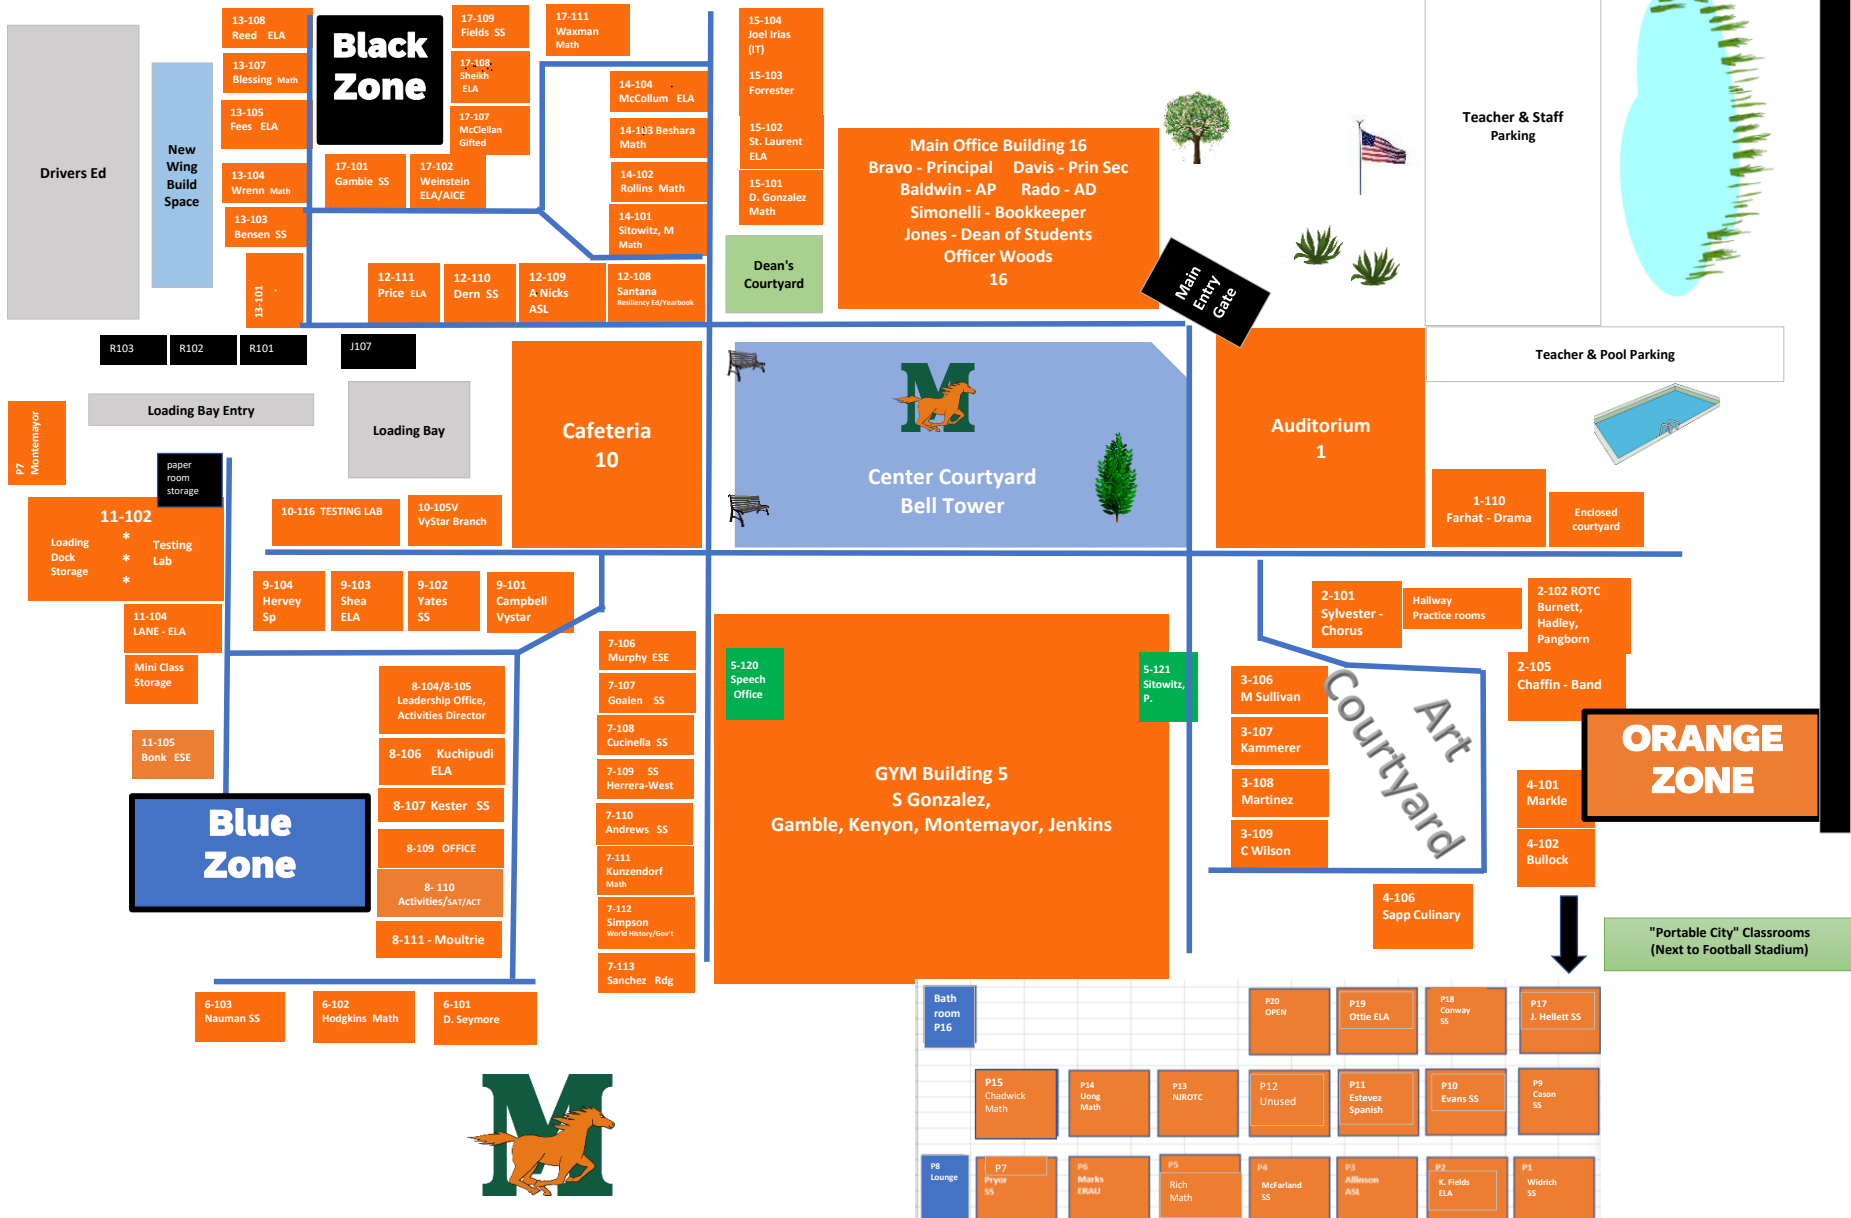

GREENLAND RD

Bus Loop

1st FLOOR

"Portable City" Classrooms (Next to Football Stadium)

1 2 3 4 5 6 7 8 9 10 11 12