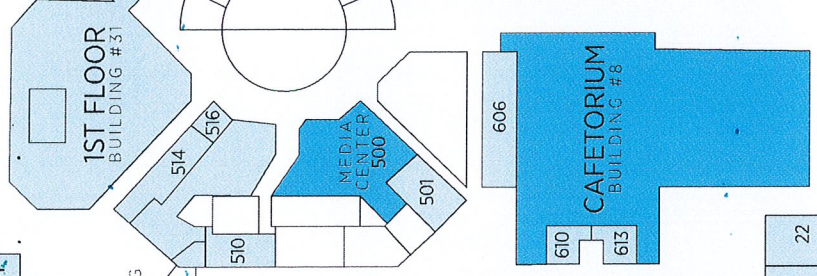

DUNCAN U. FLETCHER MIDDLE SCHOOL

SEAGATE AVE.

BUS DROP-OFF

3RD STREET

STUDENT DROP-OFF

18TH AVENUE NORTH

2000 3rd St. N. Jacksonville Beach, FL 32250 • 904-247-5929