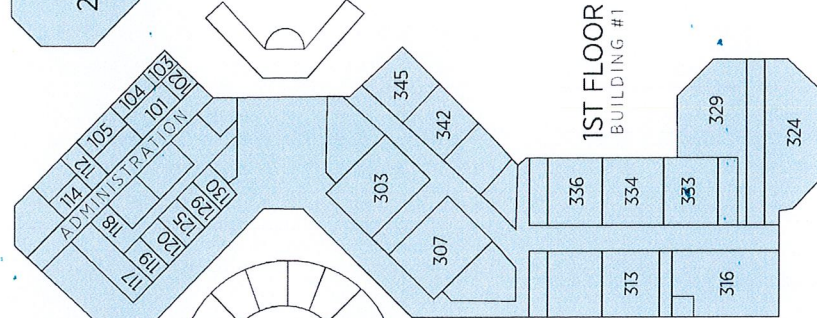

DUNCAN U. FLETCHER MIDDLE SCHOOL

SEAGATE AVE.

BUS DROP-OFF

3RD STREET

STUDENT DROP-OFF

18TH AVENUE NORTH

2000 3rd St. N. Jacksonville Beach, FL 32250 • 904-247-5929