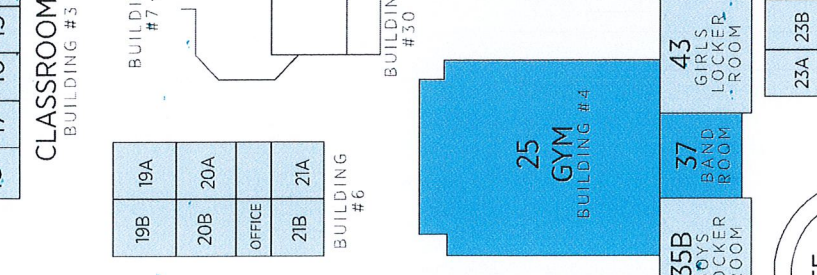

DUNCAN U. FLETCHER MIDDLE SCHOOL

SEAGATE AVE.

BUS DROP-OFF

3RD STREET

STUDENT DROP-OFF

18TH AVENUE NORTH

2000 3rd St. N. Jacksonville Beach, FL 32250 • 904-247-5929