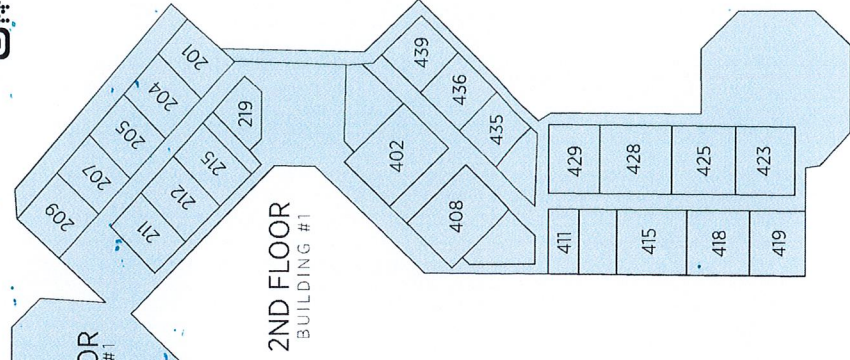

DUNCAN U. FLETCHER MIDDLE SCHOOL

SEAGATE AVE.

BUS DROP-OFF

3RD STREET

STUDENT DROP-OFF

18TH AVENUE NORTH

2000 3rd St. N. Jacksonville Beach, FL 32250 • 904-247-5929